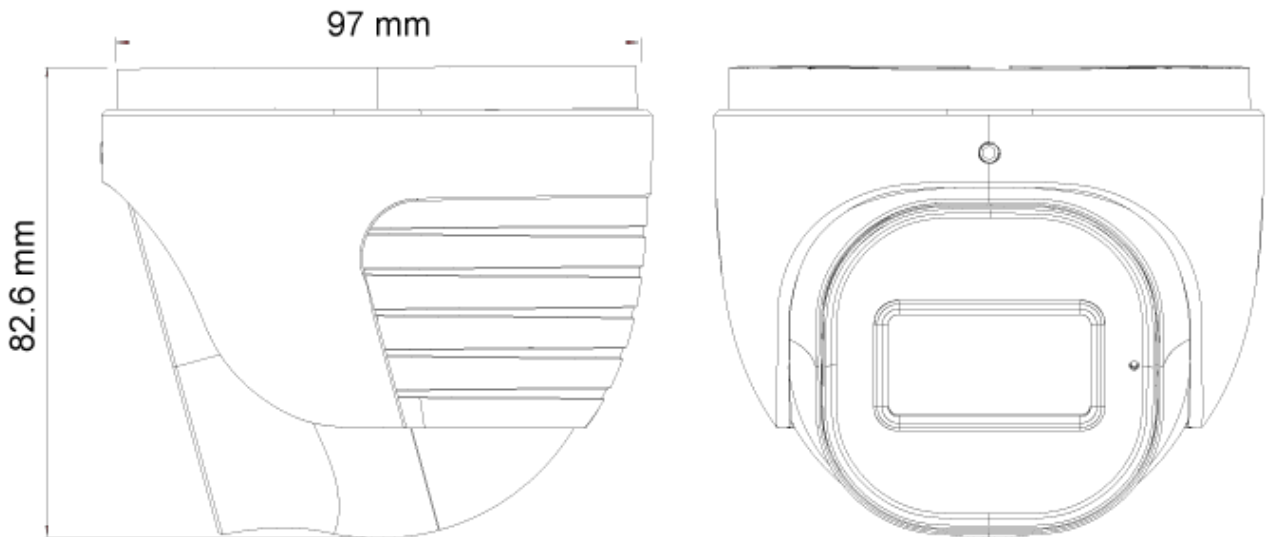

MAIN FEATURES

- 2MP
- RAINBOW
- Pro series
- 1920x1080 Resolution
- IP67
- 4 in 1 (AHD/TVI/CVI/CVBS + PAL/NTSC)
- COC support

SPECIFICATIONS

Image Sensor	1/2.8" 2MP Sensor
Image Format	16:9
Effective Pixels	1920x1080
Scanning System	Progressive
Resolution	2MP: 1920x1080 AHD/TVI/CVI 1MP: 1280x720 AHD/TVI/CVI CVBS: 1000TVL
FPS	25/30 FPS
Min. Illumination	0 lux with LED
D&N	24/7 Full-Color Day Mode
IR LED	N/A
OSD Menu	Available via CoC only
CoC Support	Yes
Day & Night Mode	24/7 Full-Color Day Mode only
Backlight Compensation	BLC/HLC
S/N Ratio	≥52dB (AGC off)
White Balance	Auto/Manual
Noise Reduction	2D-DNR
Video Output	2MP / 1MP (Selected by OSD Menu) AHD/TVI/CVI/CVBS + PAL/NTSC
Privacy Mask	No
D-Effect	N/A
WDR	Digital
Lens (Field Of View)	3.6mm Mega-Pixel Fixed (84.6°)
Power	DC12V/300mA
Operation Temperature	-30°C ~ 50°C, 10% ~ 90% humidity

SPECIFICATIONS

Protection Rate	IP67
Dimensions	Ø97mm×82.6mm
Net Weight	~450g
Junction Box	PR-JB12IP66 - PR-JB12IP64 - PR-WB-A

DIMENSIONS

ACCESSORIES

PR-JB12IP66

PR-JB12IP64

PR-WB-A