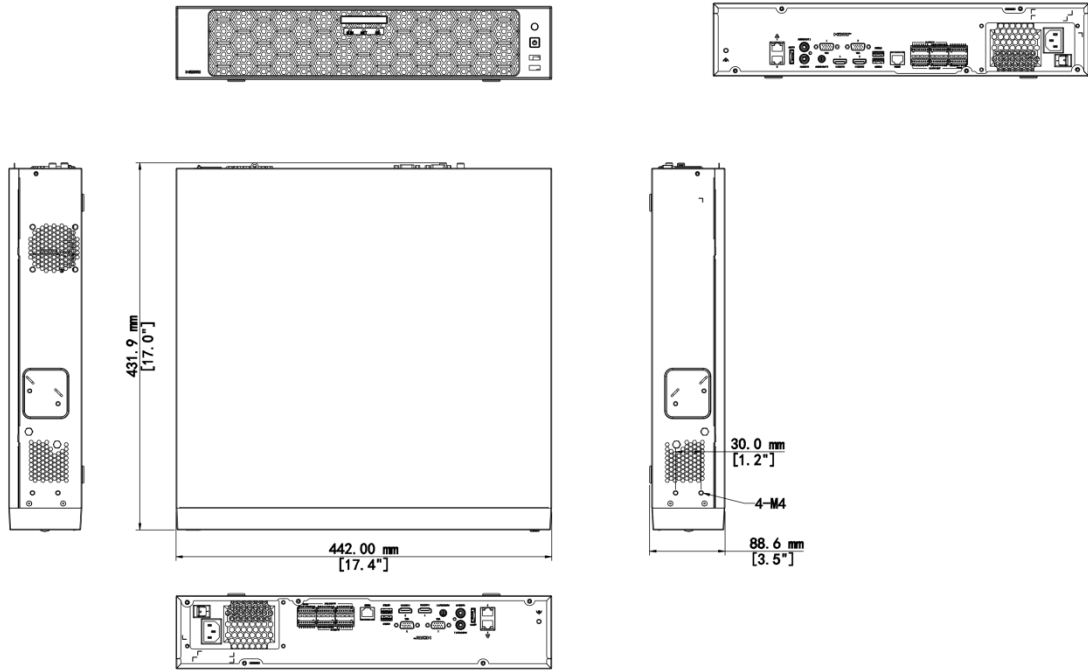

Dimensions

Accessories

FL-2U

4 HDDs & 8 HDDs 2U NVR Rack Mount